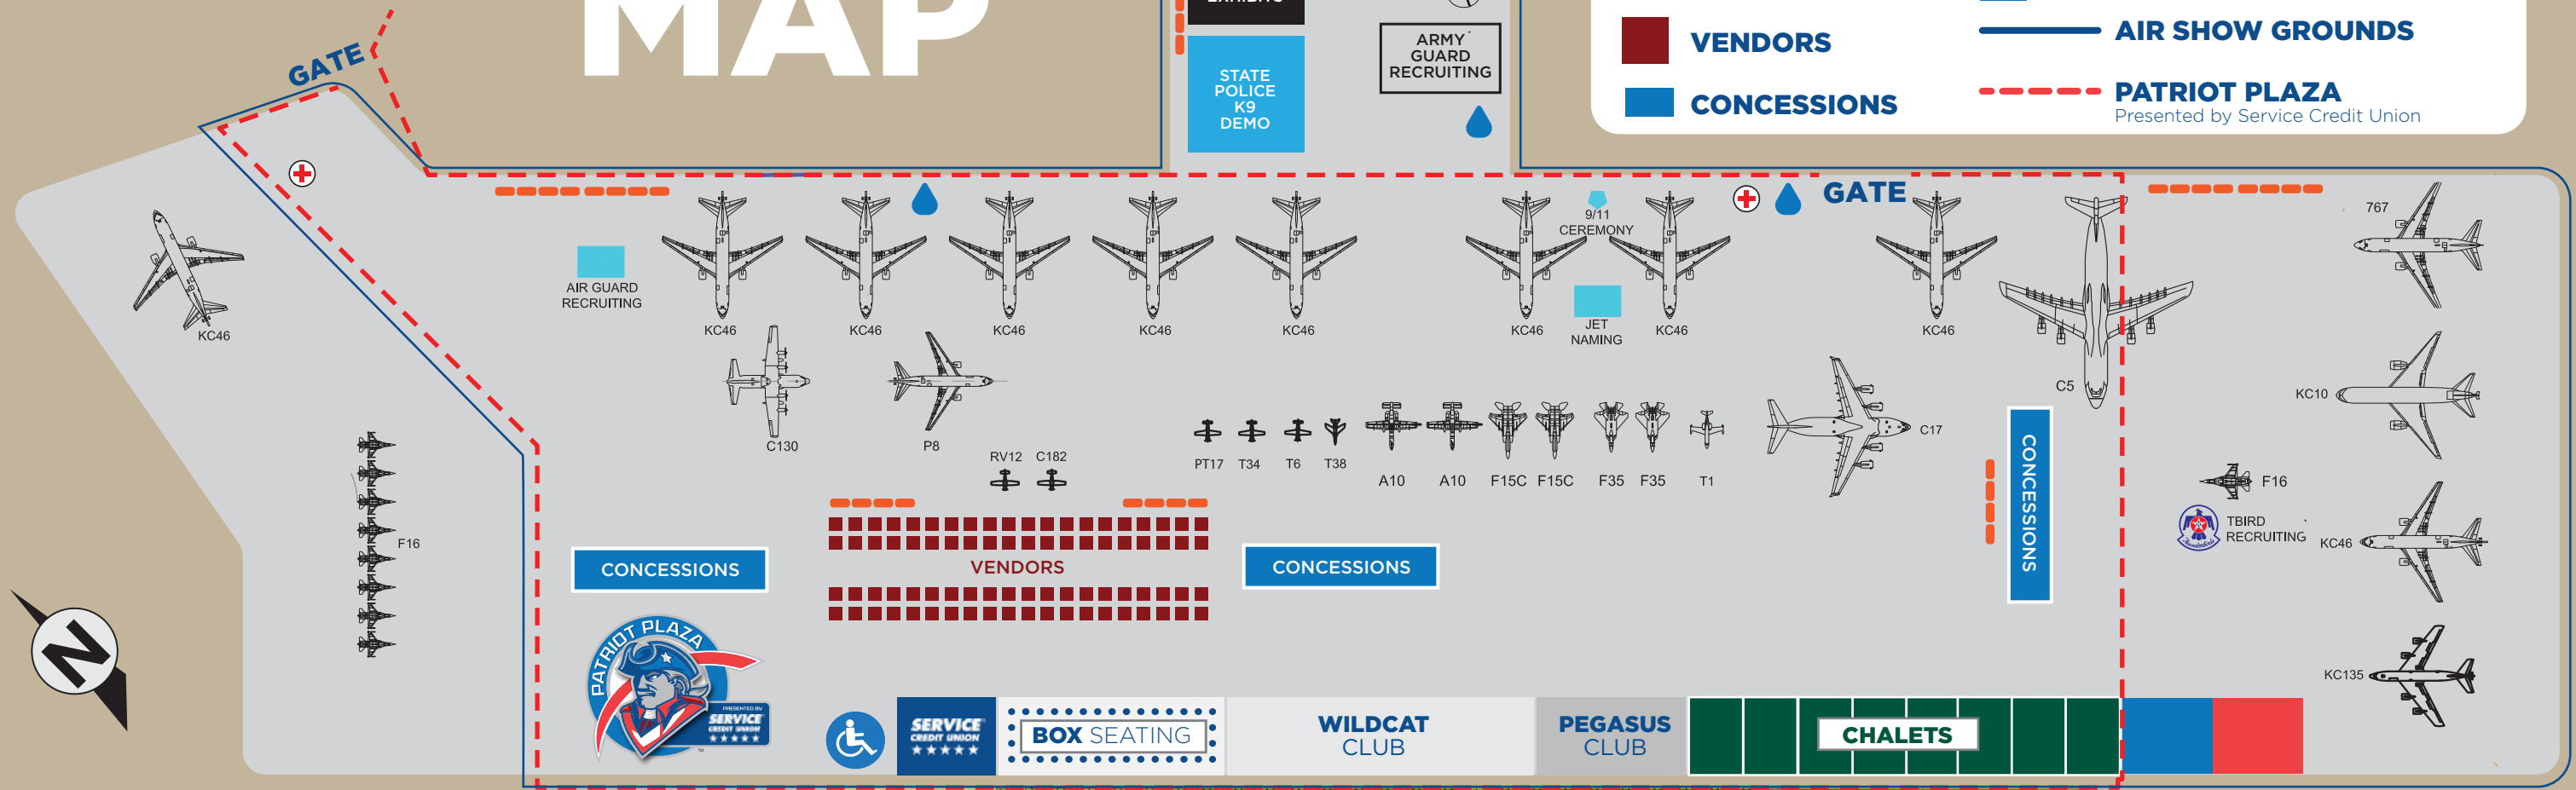

2021 GROUNDS MAP

Key

STEM

MEDICAL & ATC EXHIBITS

U.S. ARMY EXHIBITS

MISSION SUPPORT EXHIBITS

STATE POLICE K9 DEMO

UH60

ARMY GUARD RECRUITING

+ FIRST AID
COOLING STATION
LOST CHILD

💧 WATER STATION

🚻 RESTROOMS

🏠 CHALET

🏪 VENDORS

🛍️ CONCESSIONS

♿ HANDICAP VIEWING AREA

📦 THUNDERBIRDS BOX

🍷 WING HOSPITALITY

— AIR SHOW GROUNDS

- - - PATRIOT PLAZA
Presented by Service Credit Union

Layout subject to change without notice.

Flight Line